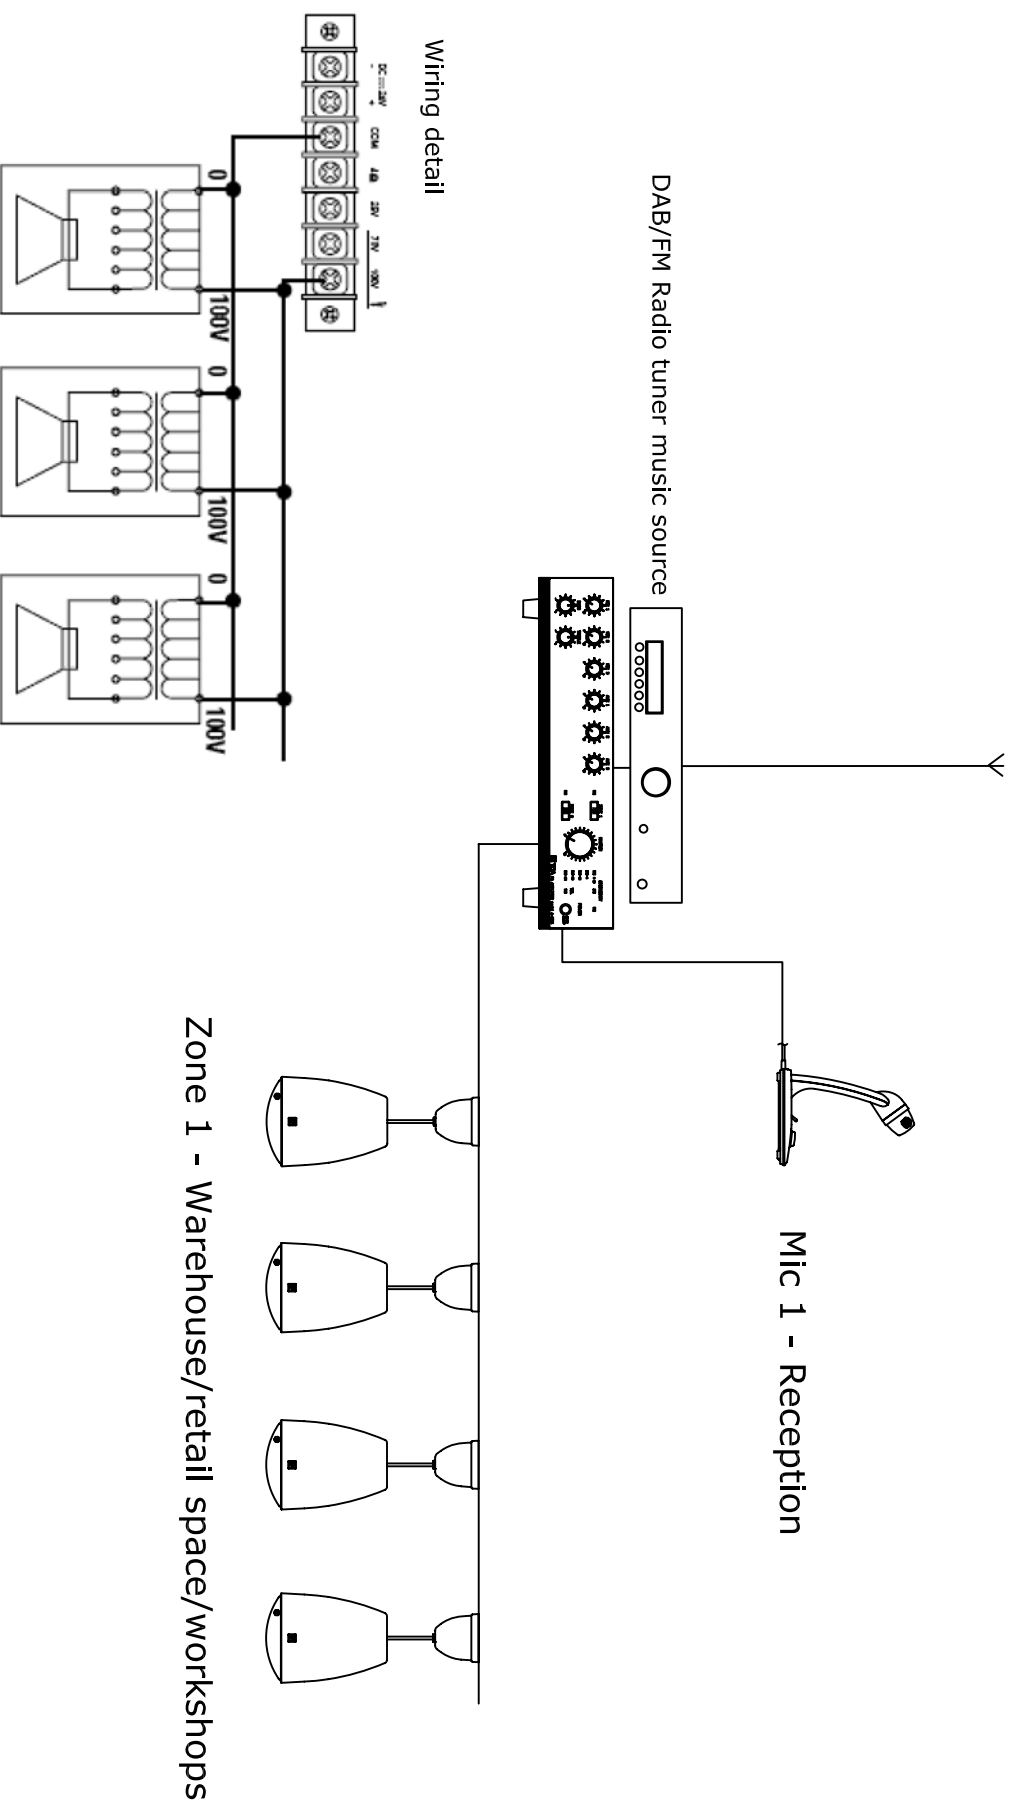

Typical single zone PA system with background music (radio)

Notes:
Zone 1 receives music & paging announcements

PAS Sound Engineering Ltd
Senator Point, South Boundary Road
Knowsley Industrial Park
Merseyside, L33 7RR
Tel: 0845 430 0546
Fax: 0151 546 2345
email: design@pas-sound.co.uk